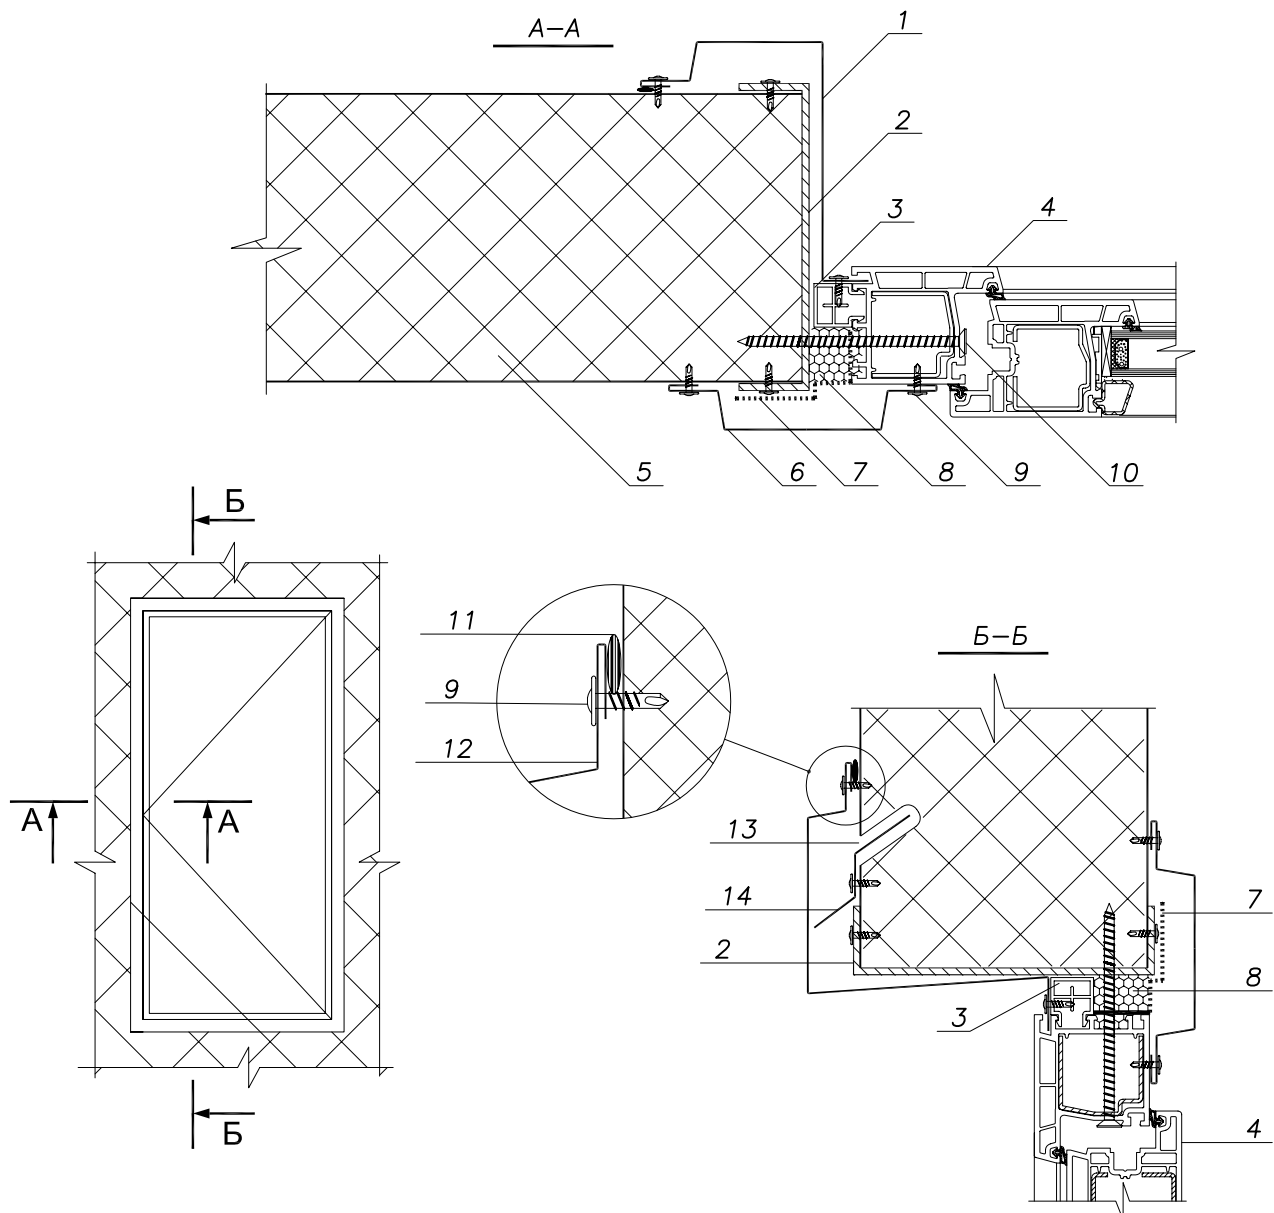

Cladding details

Fastening of doors, gate, windows

Fastening of doors, gate, windows	Page 32	2008
	www.stroypanel.ru	list32.dwg

Cladding details		OOO "Stroypanel"
		(812) 334-81-13

1. Flashing (page 40,41)
2. Assembly element (page 39)
3. Window profile
4. Window
5. Panel
6. Flashing (page 40,41)
7. Vapor sealing
8. Rock wool (page 39)
9. Flashing screw cc 300 mm (page 38)
10. Screw
11. Flashing saeling
12. Flashing (page 40,41)
13. Cut L=85 mm
14. Flashing L=85 mm
(It is established at vertical installation in a place of joining of panels)
15. Flashing (page 40,41)
16. Water coating

Fastening of windows in panel

Page 33

2008

www.stroypanel.ru

list33.dwg

Fastening of doors, gate, windows

OOO "Stroypanel"
(812) 334-81-13

1. Flashing screw cc 300 mm (page 38)
2. Flashing
3. Steel element
4. Vapor sealing
5. Window
6. Screw
7. Rock wool (page 39)
8. Flashing (page 40,41)
9. Self-drilling screw (page 38)
10. Vapour sealant tape 6x14 mm (page 39)
11. Panel
12. Flashing saeling
13. Water coating

Fastening of windows in steel element

Page 34

2008

www.stroypanel.ru

list34.dwg

Fastening of doors, gate, windows

OOO "Stroypanel"
(812) 334-81-13

1. Panel
2. Flashing saeling
3. Cut L=85 mm
4. Flashing L=85 mm
(It is established at vertical installation in a place of joining of panels)
5. Self-drilling screw (page 38)
6. Flashing (page 40,41)
7. Rock wool (page 39)
8. Flashing screw (page 38)
9. Vapour sealant tape 6x14 mm (page 39)
10. Flashing (page 40,41)

Fastening of gate

Page 35

2008

www.stroypanel.ru

list35.dwg

Fastening of doors, gate, windows

OOO "Stroypanel"
(812) 334-81-13

1. Panel
2. Flashing screw (page 38)
3. Cut L=85 mm
4. Flashing L=85 mm
(It is established at vertical installation in a place of joining of panels)
5. Assembly element (page 39)
6. Flashing (page 40,41)
7. Rock wool (page 39)
8. Flashing saeling
9. Vapor sealing
10. Flashing (page 40,41)
11. The door block
12. Screw
13. Flashing (page 40,41)