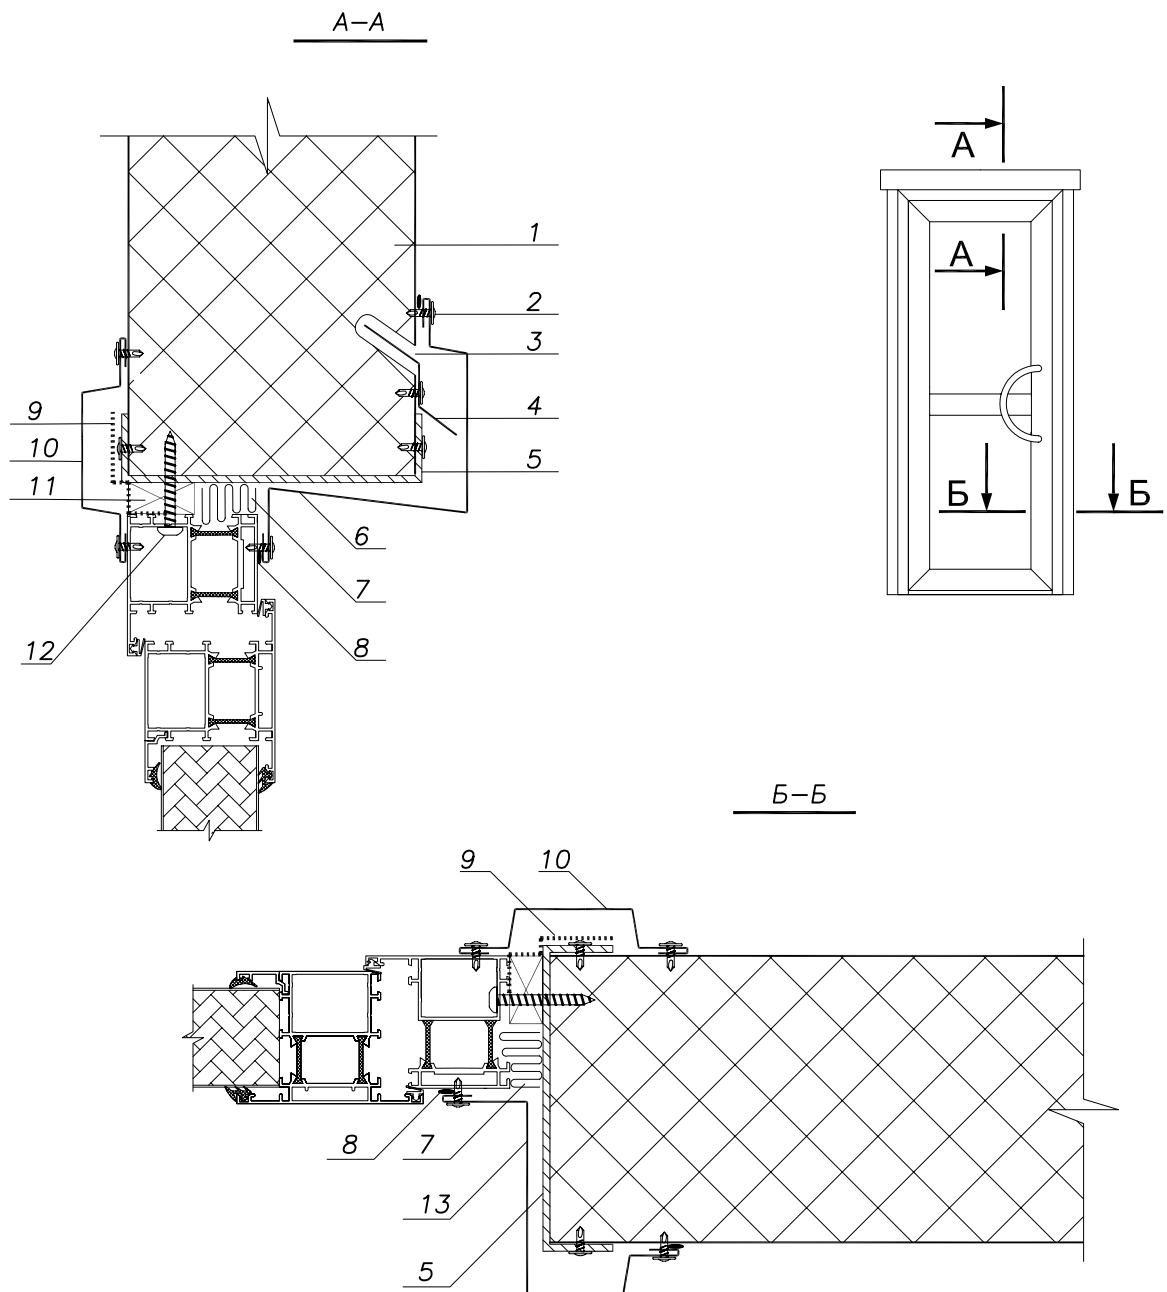

Cladding details

Fastening of doors, gate, windows

Fastening of doors, gate, windows	Page 32	2008
	www.stroypanel.ru	list32.dwg

Cladding details		OOO "Stroypanel"
		(812) 334-81-13

1. Flashing (page 40,41)
2. Assembly element (page 39)
3. Window profile
4. Window
5. Panel
6. Flashing (page 40,41)
7. Vapor sealing
8. Rock wool (page 39)
9. Flashing screw cc 300 mm (page 38)
10. Screw
11. Flashing saeling
12. Flashing (page 40,41)
13. Cut L=85 mm
14. Flashing L=85 mm
(It is established at vertical installation in a place of joining of panels)
15. Flashing (page 40,41)
16. Water coating

Fastening of windows in panel

Page 33

2008

www.stroypanel.ru

list33.dwg

Fastening of doors, gate, windows

OOO "Stroypanel"
(812) 334-81-13

1. Flashing screw cc 300 mm (page 38)
2. Flashing
3. Steel element
4. Vapor sealing
5. Window
6. Screw
7. Rock wool (page 39)
8. Flashing (page 40,41)
9. Self-drilling screw (page 38)
10. Vapour sealant tape 6x14 mm (page 39)
11. Panel
12. Flashing saeling
13. Water coating

Fastening of windows in steel element

Page 34

2008

www.stroypanel.ru

list34.dwg

Fastening of doors, gate, windows

OOO "Stroypanel"
(812) 334-81-13

1. Panel
2. Flashing saeling
3. Cut L=85 mm
4. Flashing L=85 mm
(It is established at vertical installation in a place of joining of panels)
5. Self-drilling screw (page 38)
6. Flashing (page 40,41)
7. Rock wool (page 39)
8. Flashing screw (page 38)
9. Vapour sealant tape 6x14 mm (page 39)
10. Flashing (page 40,41)

Fastening of gate

Page 35

2008

www.stroypanel.ru

list35.dwg

Fastening of doors, gate, windows

OOO "Stroypanel"
(812) 334-81-13

1. Panel
2. Flashing screw (page 38)
3. Cut L=85 mm
4. Flashing L=85 mm
(It is established at vertical installation in a place of joining of panels)
5. Assembly element (page 39)
6. Flashing (page 40,41)
7. Rock wool (page 39)
8. Flashing saeling
9. Vapor sealing
10. Flashing (page 40,41)
11. The door block
12. Screw
13. Flashing (page 40,41)