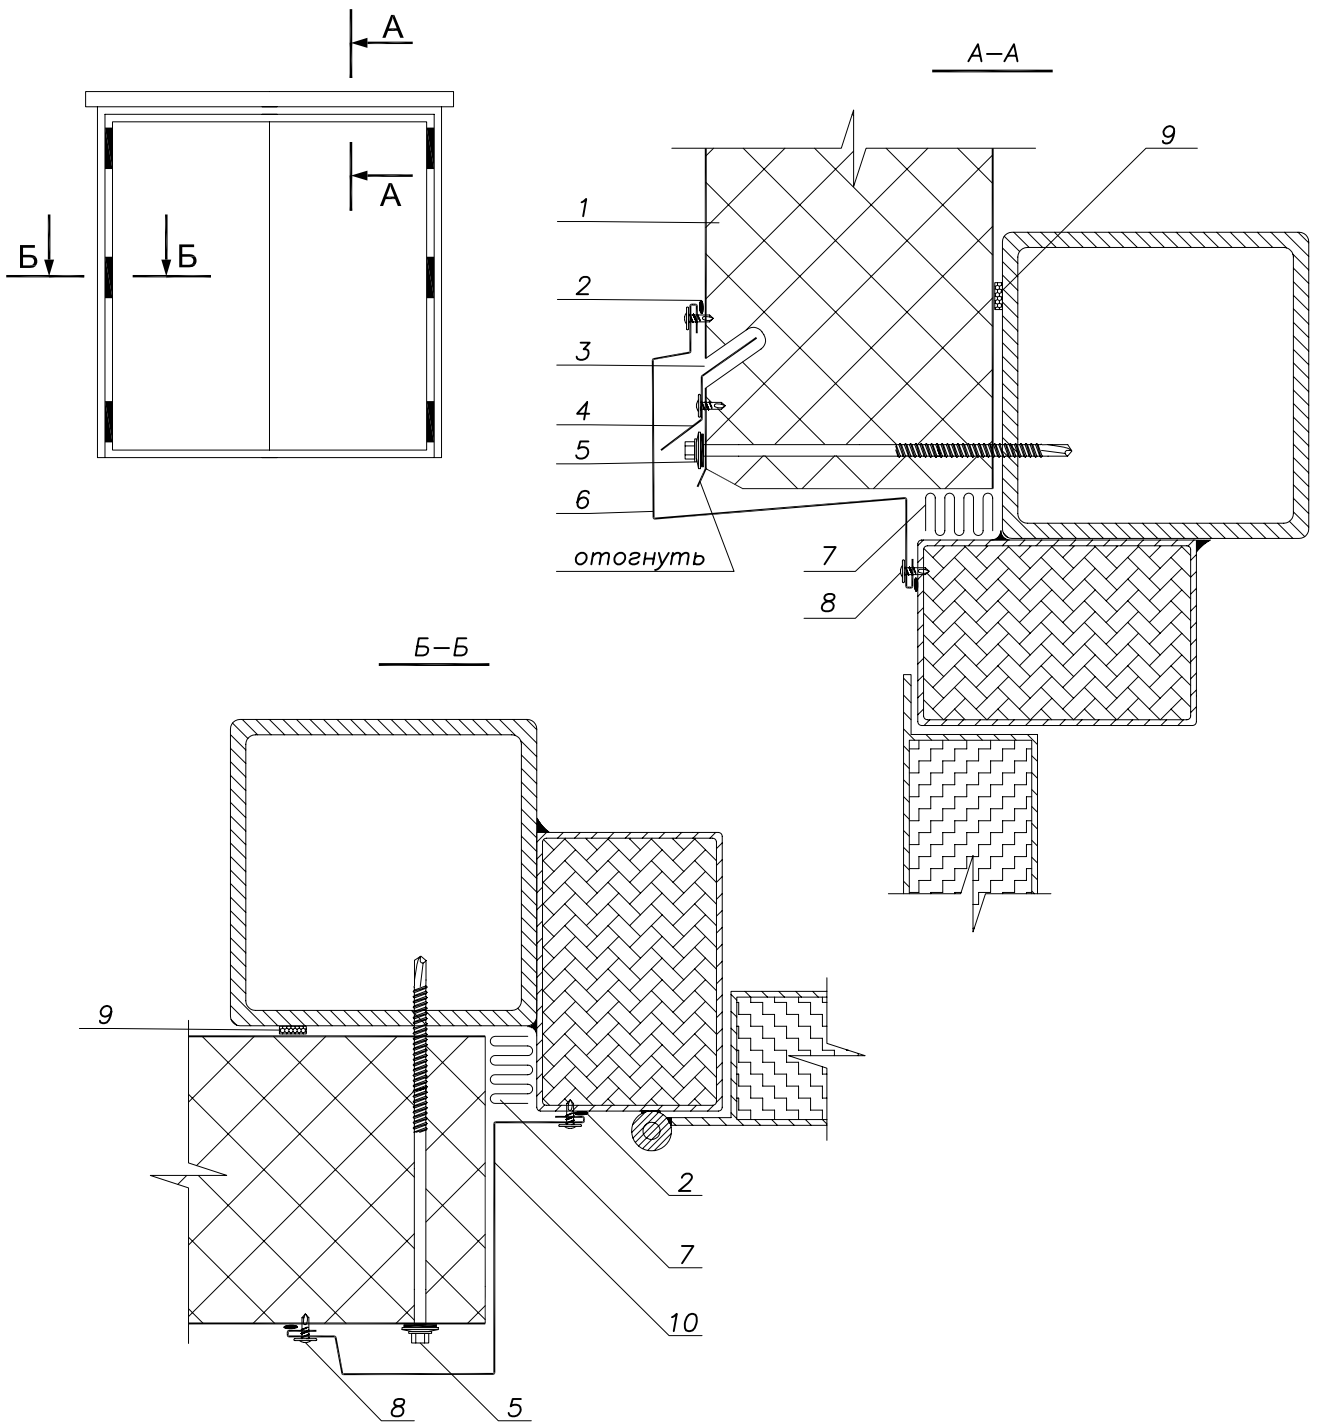

Cladding details

Fastening of doors, gate, windows

Fastening of doors, gate, windows	Page 32	2008
	www.stroypanel.ru	list32.dwg

Cladding details		OOO "Stroypanel"
		(812) 334-81-13

1. Flashing (page 40,41)
2. Assembly element (page 39)
3. Window profile
4. Window
5. Panel
6. Flashing (page 40,41)
7. Vapor sealing
8. Rock wool (page 39)
9. Flashing screw cc 300 mm (page 38)
10. Screw
11. Flashing saeling
12. Flashing (page 40,41)
13. Cut L=85 mm
14. Flashing L=85 mm
(It is established at vertical installation in a place of joining of panels)
15. Flashing (page 40,41)
16. Water coating

Fastening of windows in panel

Page 33

2008

www.stroypanel.ru

list33.dwg

Fastening of doors, gate, windows

OOO "Stroypanel"
(812) 334-81-13

1. Flashing screw cc 300 mm (page 38)
2. Flashing
3. Steel element
4. Vapor sealing
5. Window
6. Screw
7. Rock wool (page 39)
8. Flashing (page 40,41)
9. Self-drilling screw (page 38)
10. Vapour sealant tape 6x14 mm (page 39)
11. Panel
12. Flashing saeling
13. Water coating

Fastening of windows in steel element

Page 34

2008

www.stroypanel.ru

list34.dwg

Fastening of doors, gate, windows

OOO "Stroypanel"
(812) 334-81-13

1. Panel
2. Flashing saeling
3. Cut L=85 mm
4. Flashing L=85 mm
(It is established at vertical installation in a place of joining of panels)
5. Self-drilling screw (page 38)
6. Flashing (page 40,41)
7. Rock wool (page 39)
8. Flashing screw (page 38)
9. Vapour sealant tape 6x14 mm (page 39)
10. Flashing (page 40,41)

Fastening of gate

Page 35

2008

www.stroypanel.ru

list35.dwg

Fastening of doors, gate, windows

OOO "Stroypanel"
(812) 334-81-13

1. Panel
2. Flashing screw (page 38)
3. Cut L=85 mm
4. Flashing L=85 mm
(It is established at vertical installation in a place of joining of panels)
5. Assembly element (page 39)
6. Flashing (page 40,41)
7. Rock wool (page 39)
8. Flashing saeling
9. Vapor sealing
10. Flashing (page 40,41)
11. The door block
12. Screw
13. Flashing (page 40,41)