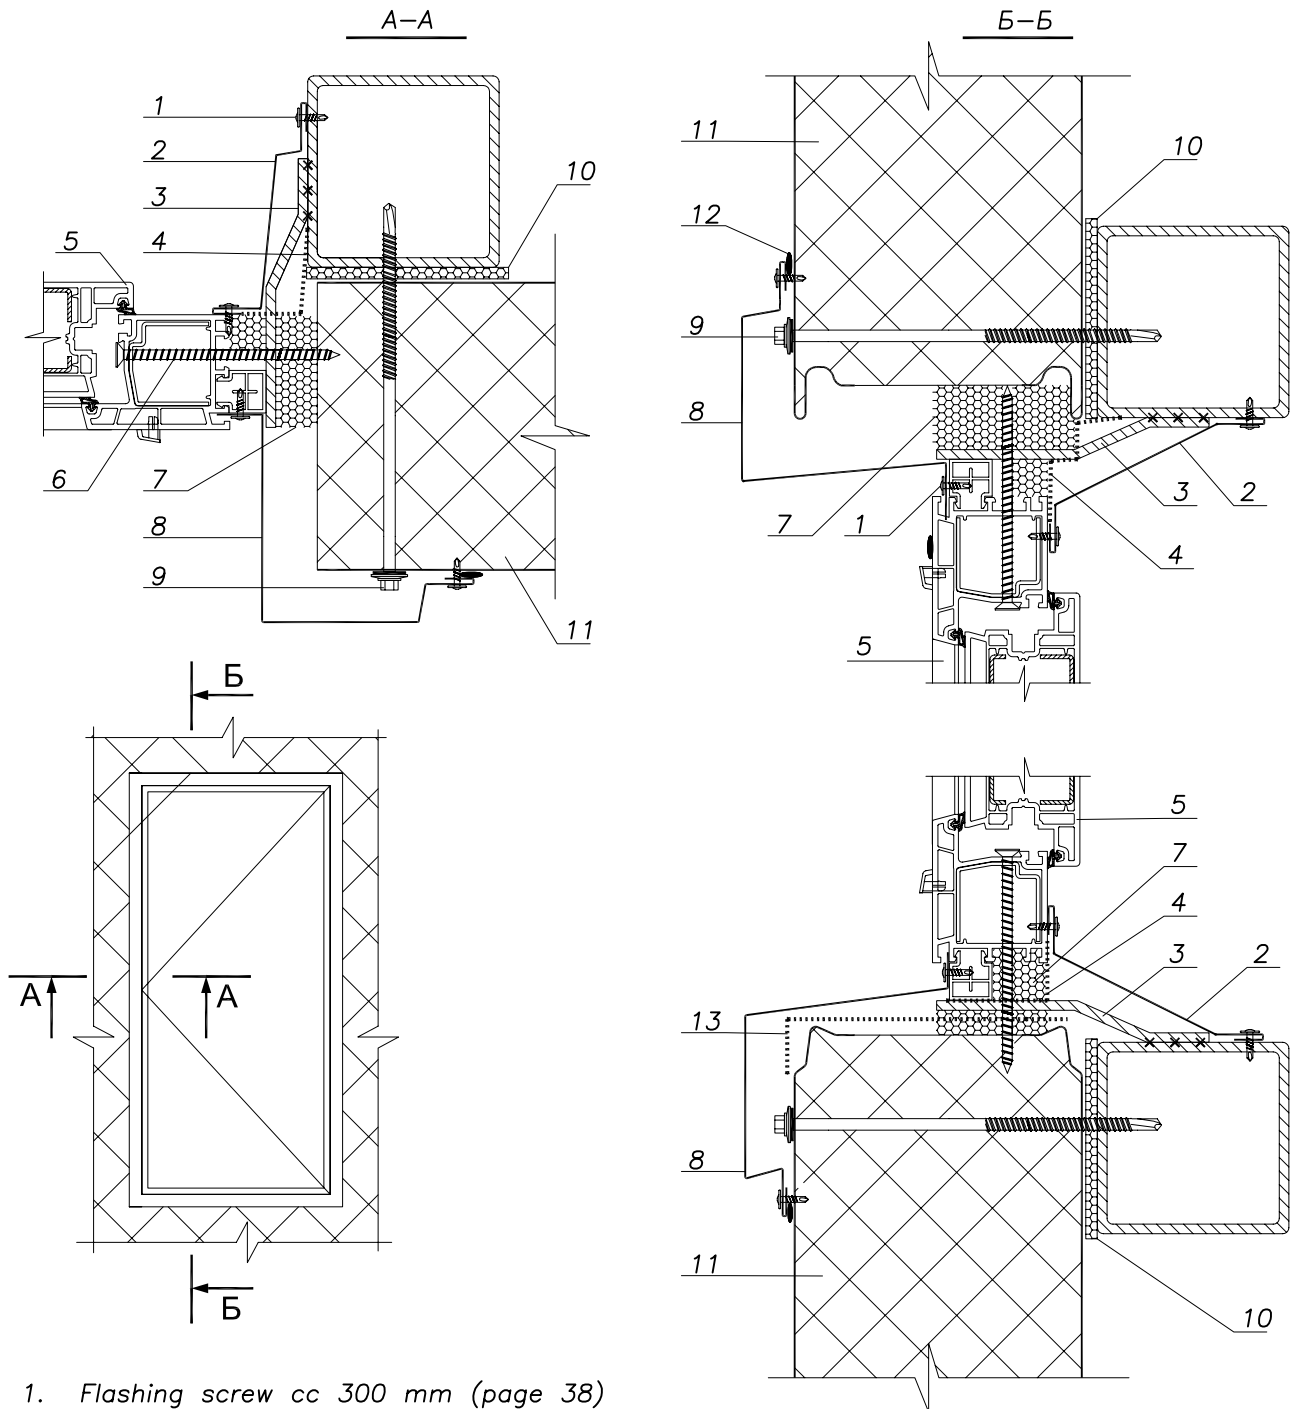

Cladding details

Fastening of doors, gate, windows

Fastening of doors, gate, windows	Page 32	2008
	www.stroypanel.ru	list32.dwg

Cladding details		OOO "Stroypanel"
		(812) 334-81-13

1. Flashing (page 40,41)
2. Assembly element (page 39)
3. Window profile
4. Window
5. Panel
6. Flashing (page 40,41)
7. Vapor sealing
8. Rock wool (page 39)
9. Flashing screw cc 300 mm (page 38)
10. Screw
11. Flashing saeling
12. Flashing (page 40,41)
13. Cut L=85 mm
14. Flashing L=85 mm
(It is established at vertical installation in a place of joining of panels)
15. Flashing (page 40,41)
16. Water coating

Fastening of windows in panel

Page 33

2008

www.stroypanel.ru

list33.dwg

Fastening of doors, gate, windows

OOO "Stroypanel"
(812) 334-81-13

1. Flashing screw cc 300 mm (page 38)
2. Flashing
3. Steel element
4. Vapor sealing
5. Window
6. Screw
7. Rock wool (page 39)
8. Flashing (page 40,41)
9. Self-drilling screw (page 38)
10. Vapour sealant tape 6x14 mm (page 39)
11. Panel
12. Flashing saeling
13. Water coating

Fastening of windows in steel element

Page 34

2008

www.stroypanel.ru

list34.dwg

Fastening of doors, gate, windows

OOO "Stroypanel"
(812) 334-81-13

1. Panel
2. Flashing saeling
3. Cut L=85 mm
4. Flashing L=85 mm
(It is established at vertical installation in a place of joining of panels)
5. Self-drilling screw (page 38)
6. Flashing (page 40,41)
7. Rock wool (page 39)
8. Flashing screw (page 38)
9. Vapour sealant tape 6x14 mm (page 39)
10. Flashing (page 40,41)

Fastening of gate

Page 35

2008

www.stroypanel.ru

list35.dwg

Fastening of doors, gate, windows

OOO "Stroypanel"
(812) 334-81-13

1. Panel
2. Flashing screw (page 38)
3. Cut L=85 mm
4. Flashing L=85 mm
(It is established at vertical installation in a place of joining of panels)
5. Assembly element (page 39)
6. Flashing (page 40,41)
7. Rock wool (page 39)
8. Flashing saeling
9. Vapor sealing
10. Flashing (page 40,41)
11. The door block
12. Screw
13. Flashing (page 40,41)